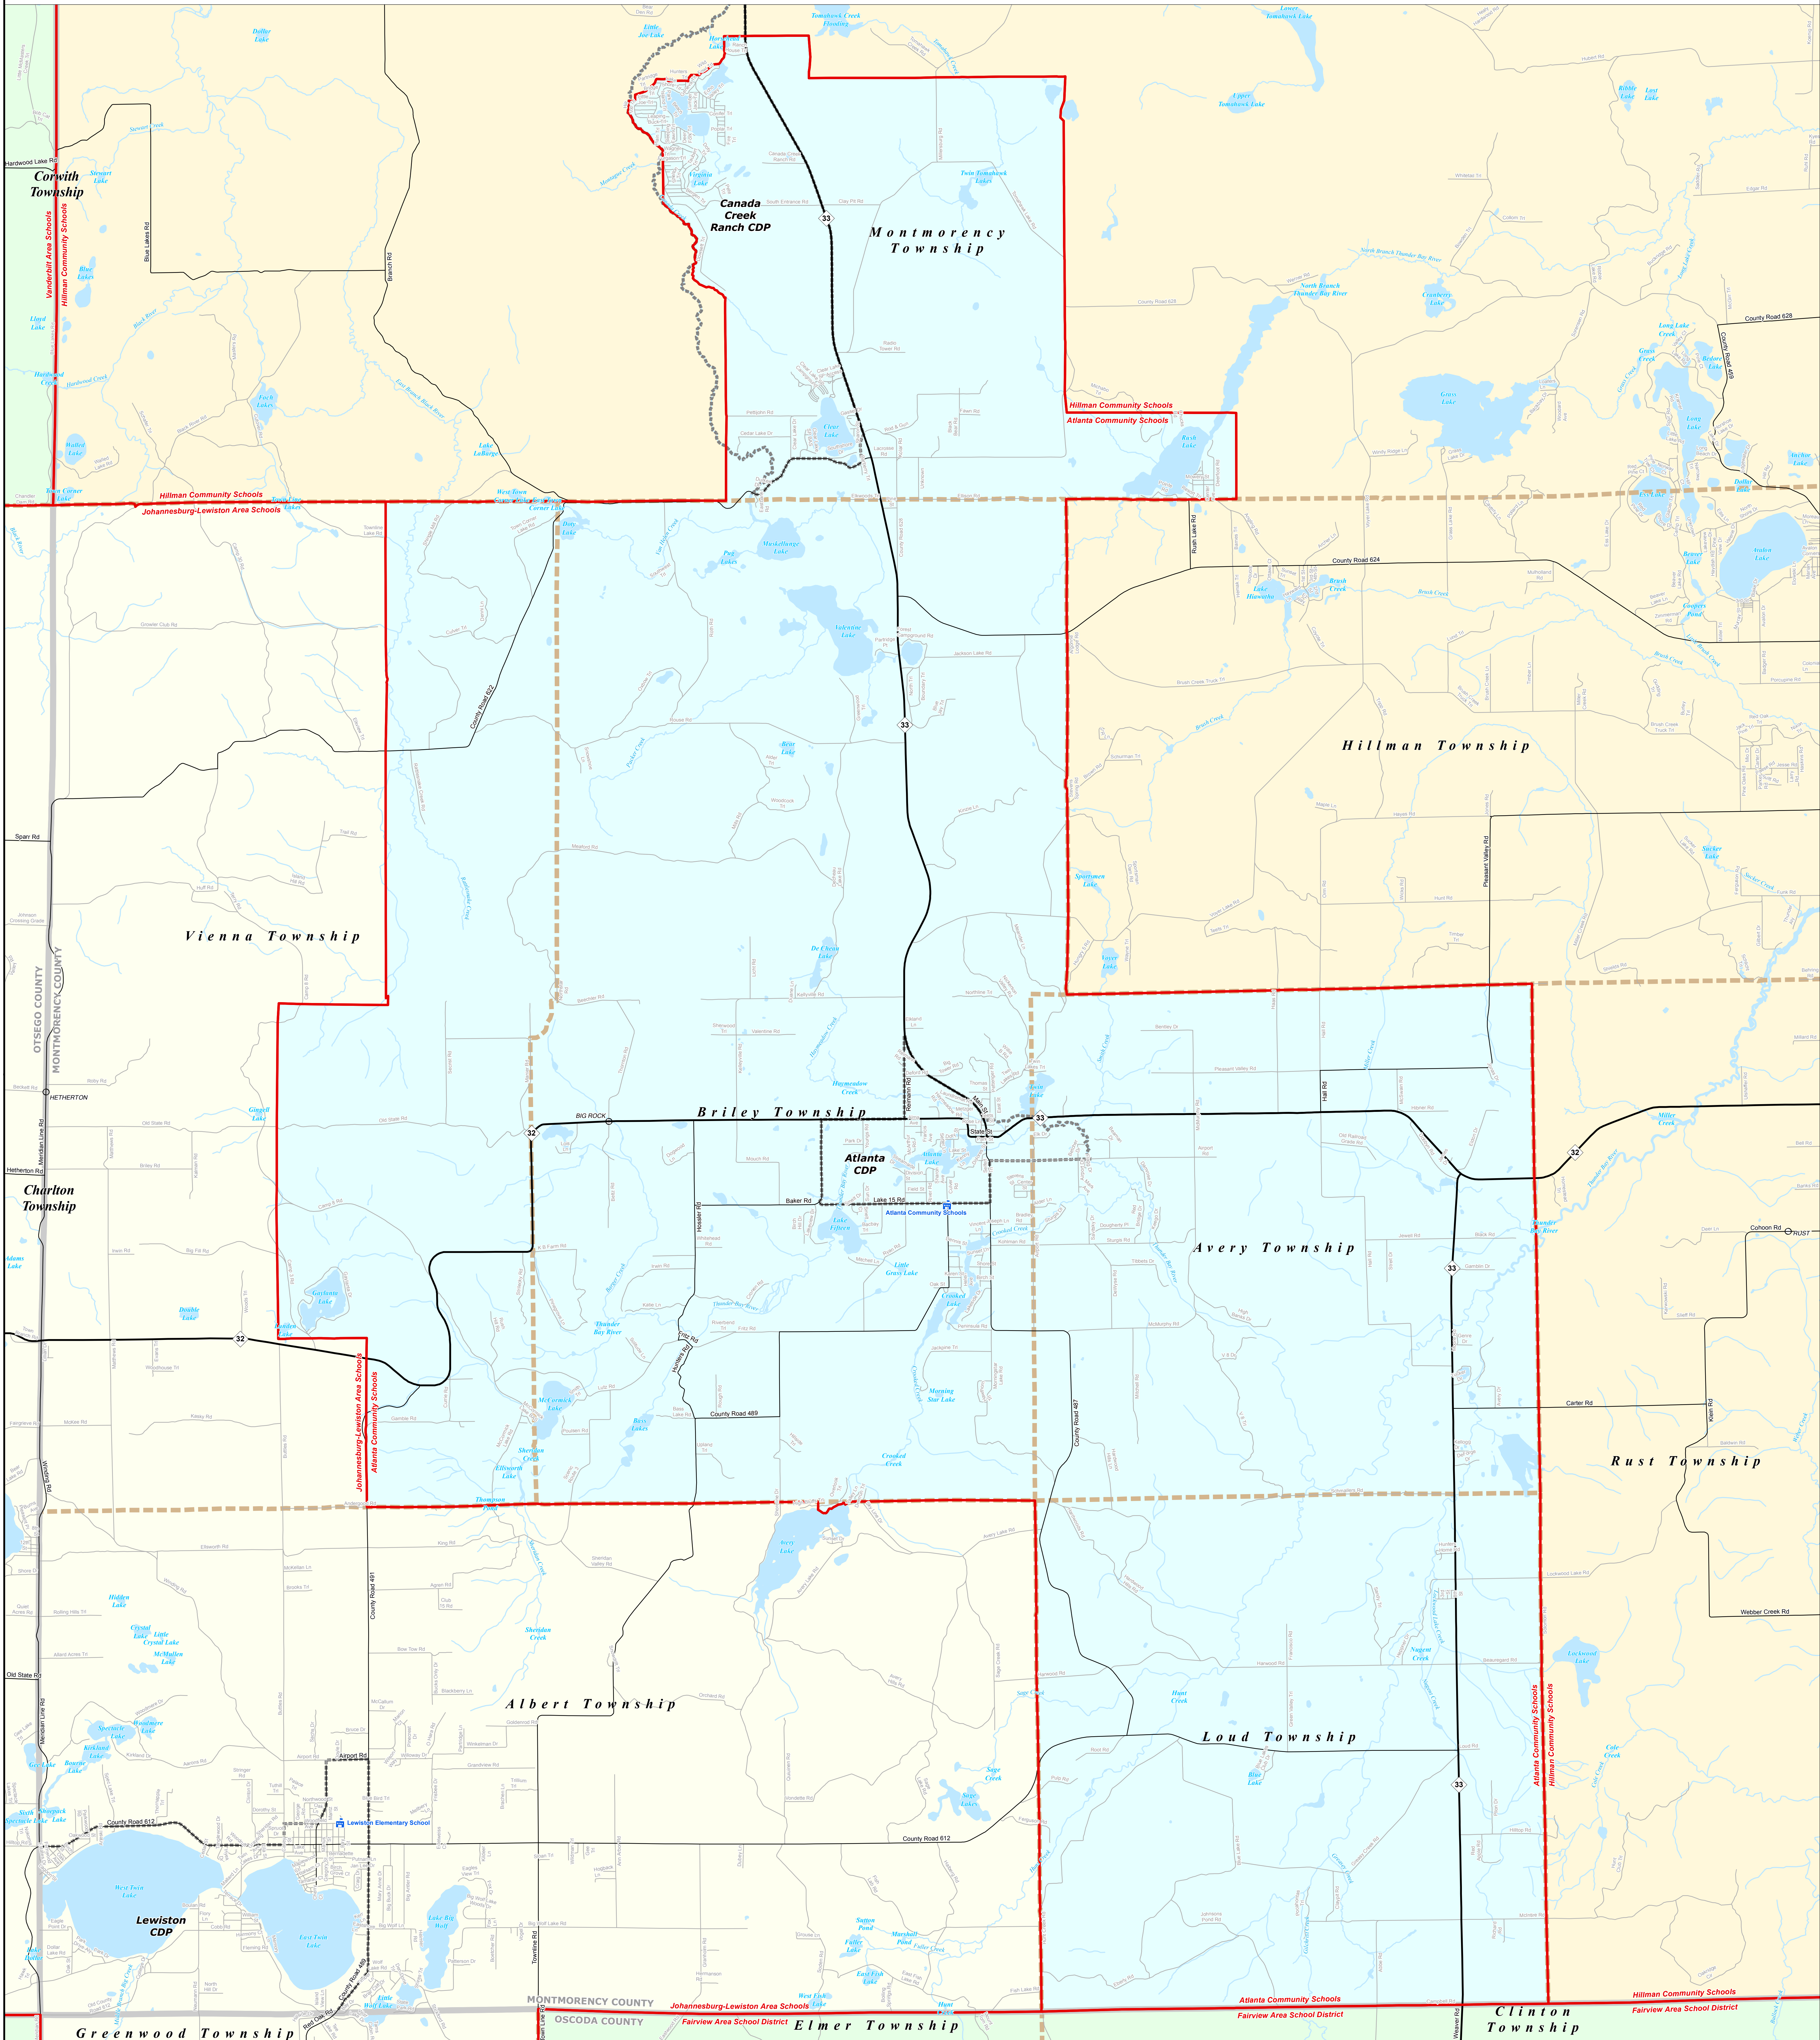

ATLANTA COMMUNITY SCHOOLS

Alpena-Montmorency-Alcona ESD

0 0.25 0.5 1 Miles

*Note: Non K-12 School Districts identified with Asterisk (*) in Name

11/14/13

Legend	
School District	Unincorporated Place
County	School
City	Water Feature
Township	River, Stream, or Drain
Village	Railroad
Census Designated Place	Freeway
	Highway
	Primary Road
	Local Road

Source: Michigan Geographic Framework, v13a